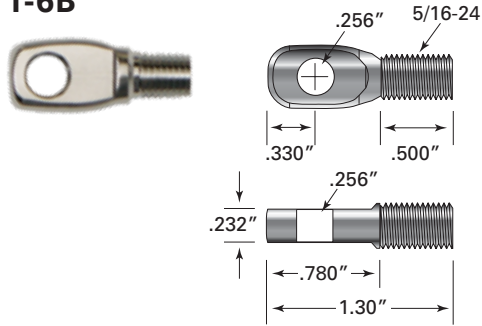

Invisiware[®] Threaded Tab

TT-6B

TT-8B

TYPE 316 STAINLESS STEEL

CABLE DIA.	PART NO.
1/8", 3/16"	TT-6B
1/4", 5/16", 3/8"	TT-8B