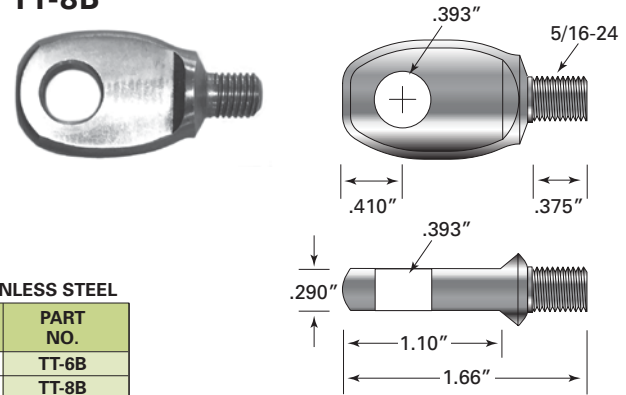

Invisiware[®] Threaded Tab

TT-6B

TT-8B

TYPE 316 STAINLESS STEEL

CABLE DIA.	PART NO.
1/8", 3/16"	TT-6B
1/4", 5/16", 3/8"	TT-8B